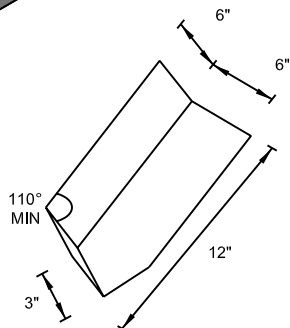

WaterWay Drainable Stucco Assembly

Roof-Wall
Kickout Flashing