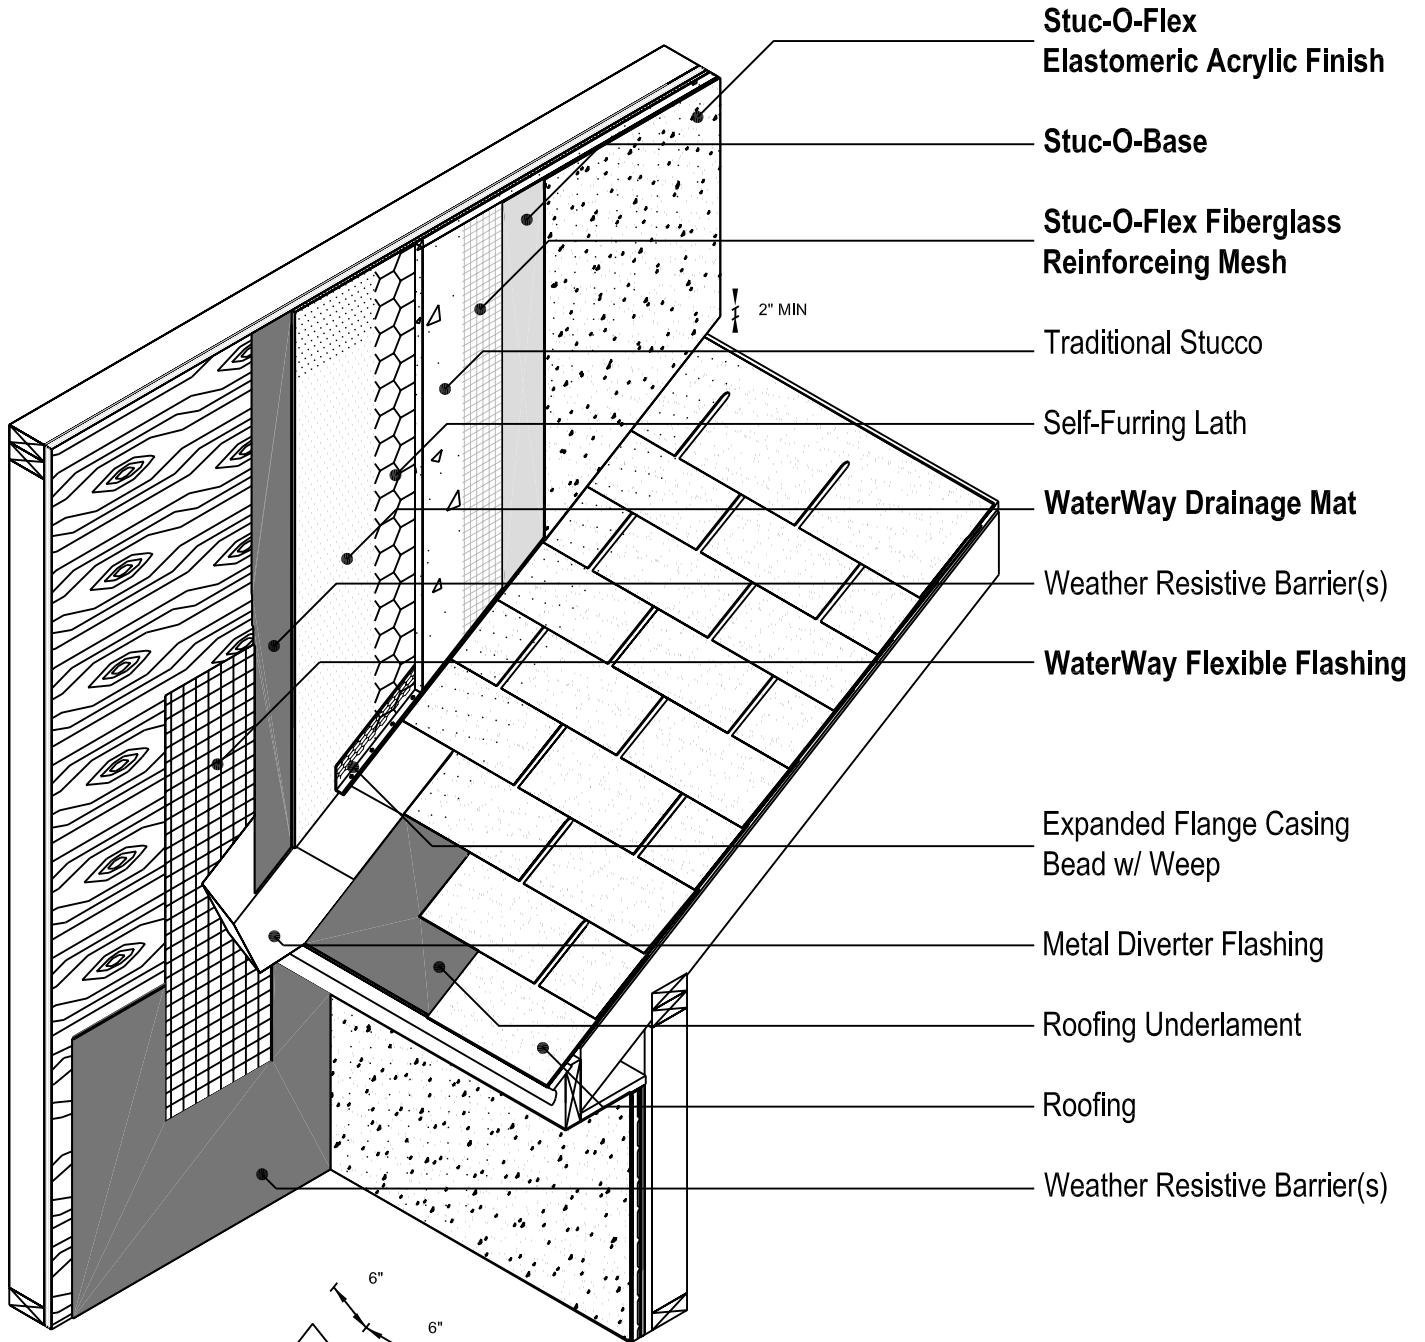

WaterWay Drainable Stucco Assembly

Roof-Wall
Kickout Flashing